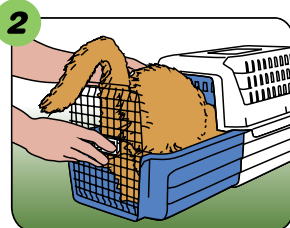

vanness

sliding drawer carrier

easily loads pets, reduces stress

vanness sliding drawer carrier

Plastic Made in USA

- fast and easy loading & unloading of pets
- significantly reduces travel-related fear, anxiety & stress (FAS) for cats & owners
- patented sliding drawer eliminates need for forced loading/unloading
- drawer designed for single handed operation
- features superior flow-through ventilation on all four sides, improving pet comfort
- engineered and built to IATA Airline standards
- stores efficiently when not in use (base and drawer nest completely inside the top)
- made from durable, high-impact plastic, easy to clean & maintain
- secure heavy-gage wire door and easy-squeeze door latch
- **easy assembly, no tools required**

DESCRIPTION & SPECIFICATIONS

CALM CARRIER WITH E-Z LOAD DRAWER

Item # CC20

UPC Code 0 79441 00494 6

Item Dimensions (set up) 13" x 14" x 20"

Item Dimensions (nested) 8 3/8" x 14" x 20"

Item Weight (lbs) 4.5

Item Cube (cubic feet) nested 1.35

Case Pack Qty 3 units

CC20

easy to use

Van Ness Pet Products 400 Brighton Road, Clifton, N.J. 07012-1013 USA
Tel: 973.778.9500 Email: office@vannesspets.com www.vannesspets.com